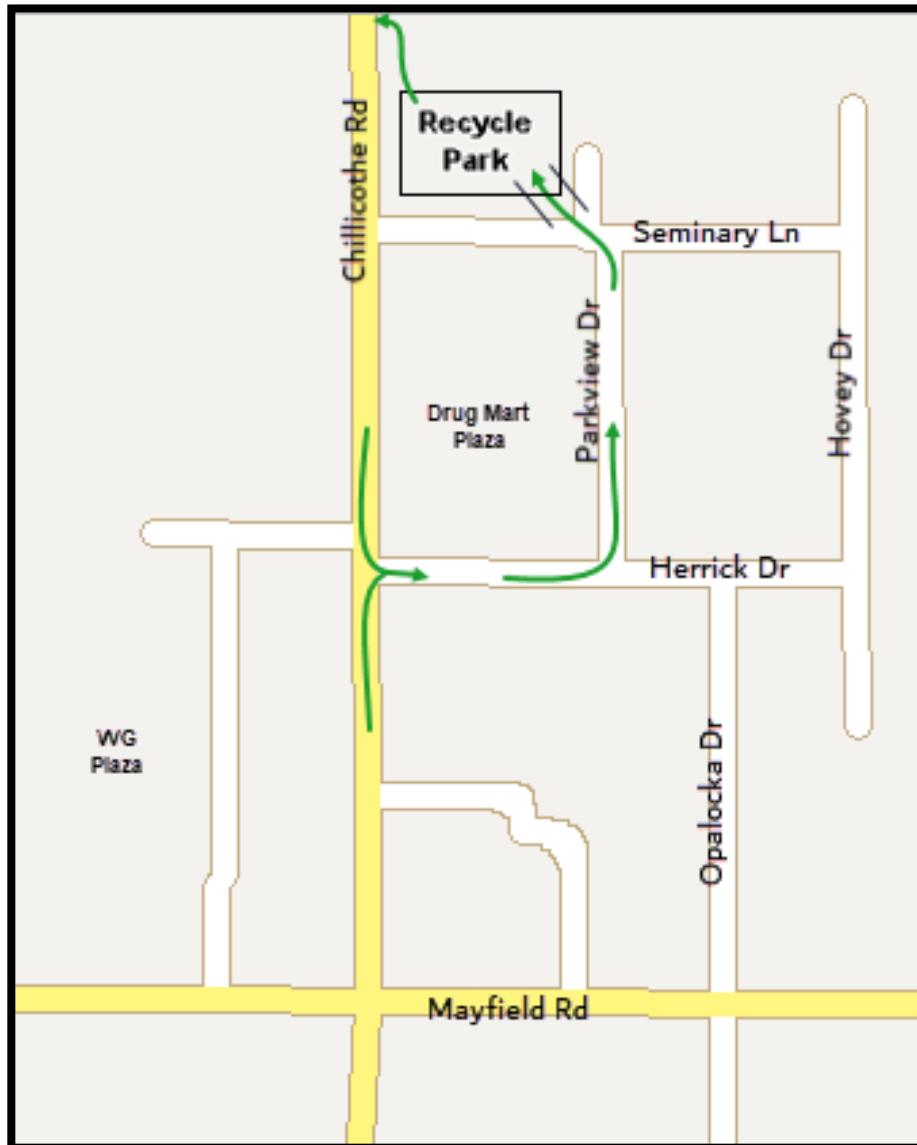

- Event entry will NOT use the normal Recycle Park entrance off Rt 306. Vehicle queueing will follow the path shown above through Herrick and Parkview Dr.
- When you get to the Park Gate, show your flyer that indicates what items you have to recycle
- Based upon what you have, you will be routed to the fastest lane to minimize your wait time
- There will not be any power equipment to unload large metal items. If you cannot unload your own vehicle, please bring help.
- Standard Recycle Park entrance off Rt306 is for normal, non-event Recycling; exiting back onto Rt306